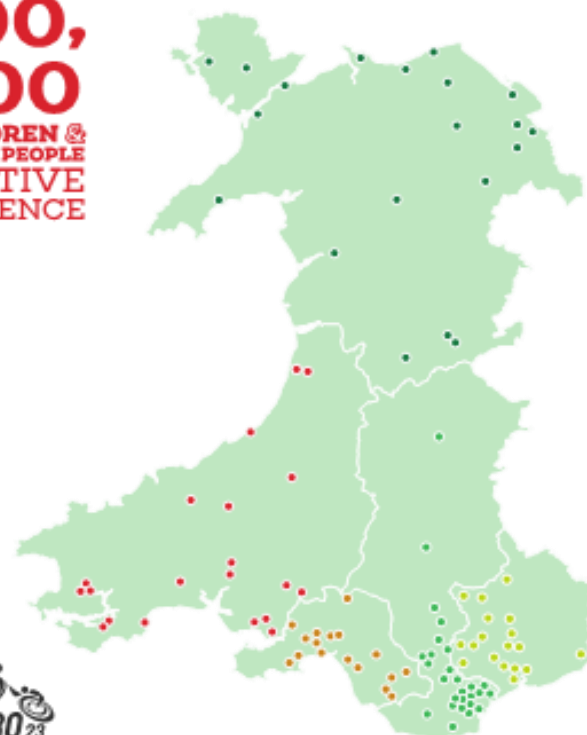

WRU HUB PROGRAMME 3.0 - KEY PERFORMANCE INDICATORS - 2022/23

PLACES

PARTNERS

PLAYING

PEOPLE

PROMOTE

THIS IS OUR GAME
THIS IS WELSH RUGBY
